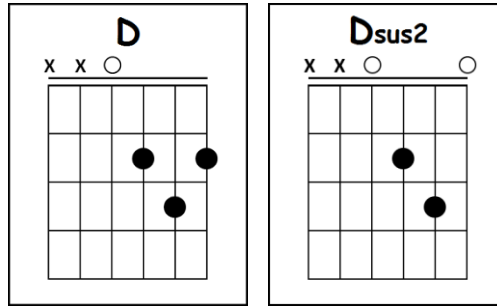

MY MUMMY'S DEAD

JOHN LENNON

Intro : D Dsus2 D

D Dsus2 D

My mummy's dead

Dsus2 D Dsus2 D

I can't get through my head

Dsus2 D Dsus2 D

Though it's been so many years

Dsus2 D Dsus2 D

My mummy's dead

Dsus2 D Dsus2 D

I can't explain,

Dsus2 D Dsus2 D

so much pain

Dsus2 D Dsus2 D

I could never show it

Dsus2 D Dsus2 D

My mummy's dead

GUITAR CHORDS CHART

Acoustic Guitar Tuner
(Click Here)

The image shows a tablet displaying an acoustic guitar tuner app. The screen features a guitar neck with a green needle pointing to the letter 'E' on a scale. The text 'TUNER' is on the left and 'GuiTabs Class' is on the right.

Click here to SUPPORT US

The image shows a hand dropping a coin into a brown box labeled 'DONATE'. The text 'Click here to SUPPORT US' is arched over the top.

Find lots of Extra Material here

The image shows the Patreon logo, which consists of a blue vertical bar and a red circle. The text 'Find lots of Extra Material here' is arched over the top, and 'PATREON' is written below.