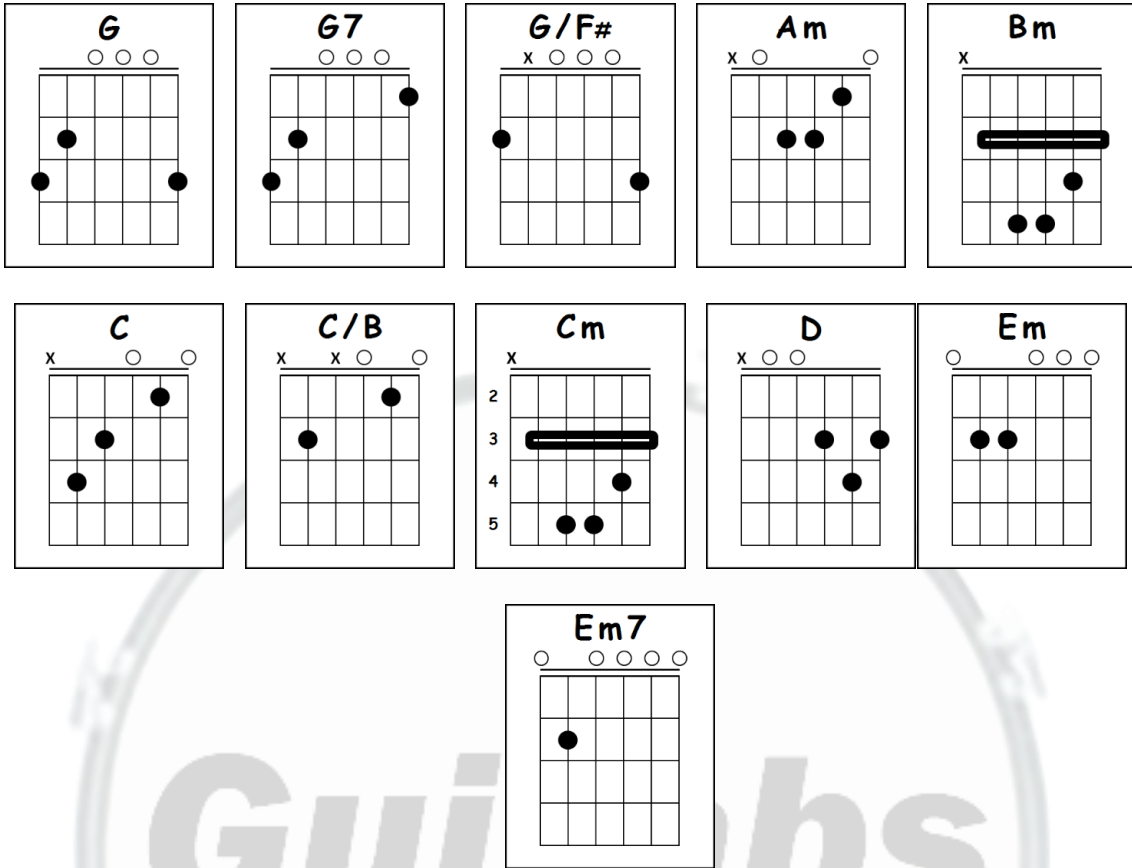

GUITAR CHORDS CHART