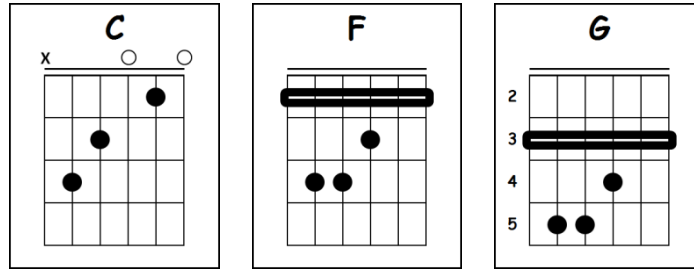

C F G

Se necesita una poca de gracia

C F G

Una poca de gracia pa' mí pa' ti

C F G

Ay arriba y arriba

C

Ay arriba y arriba

C F G

Una poca de gracia pa' mí pa' ti

Ay arriba y arriba

Solo : C F G C F G (x5)

Intro : C F G C F G

C F G

Para bailar la bamba

C

Bamba, bamba

C F G

Bamba, bamba

C F G C

Bamba, bamba

Outro : C F G C F G (x5)

GUITAR CHORDS CHART

Electric Guitar Tuner
(Click Here)

The image shows a digital tuner interface with a guitar neck on the left and a tuner screen on the right. The screen displays a needle and the letter 'E'. The word 'TUNER' is written vertically on the left side of the screen.