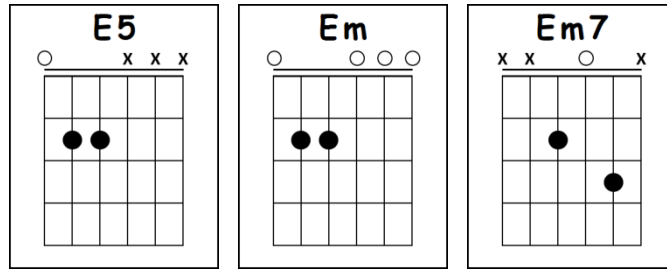

Intro: **G**

Twenty years has gone so fast

C Cm G5
 Wake me up when September ends

C Cm G5
 Wake me up when September ends

C Cm G5
 Wake me up when September ends

G G/F#
 Summer has come and passed
Em7 Dsus4

The innocent can never last
C Cm G5
 Wake me up when September ends

GUITAR CHORDS CHART

<p>G</p>	<p>G</p>	<p>G5</p>	<p>G/F#</p>	<p>B5</p>
<p>Bm</p>	<p>C</p>	<p>C</p>	<p>Cm</p>	<p>C5</p>
<p>D</p>	<p>D5</p>	<p>D/F#</p>	<p>D5/F#</p>	<p>D sus4</p>