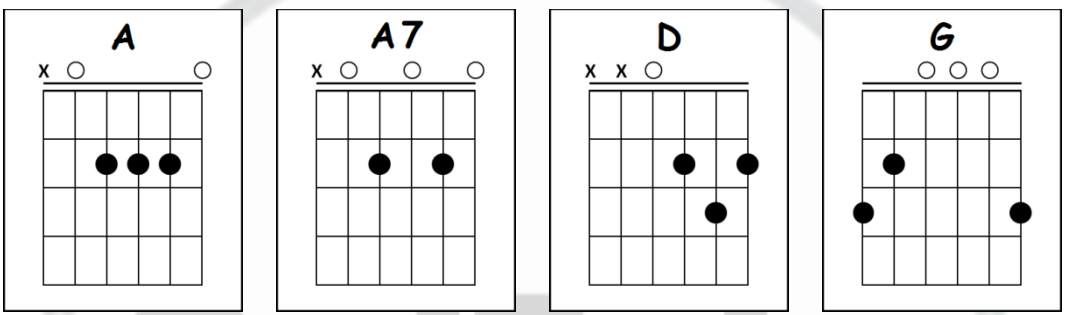

A
Ooh !Ow! Get back Loretta,
D A G D
Your mommy's waiting for you
A
Wearing her high-heel shoes

And her low-neck sweater
D A G D
Get back home Loretta...

A A7 A A7
Get back, get back,
D A G get back to where you once belonged
D A A7 A A7 D
Get back, get back, get back
A G D
Oh yeah...
A A7
Jojo...

GUITAR CHORDS CHART