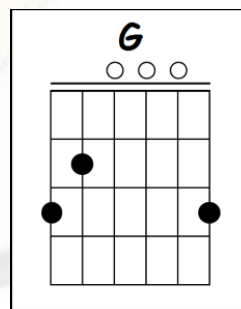

GUITAR CHORDS CHART