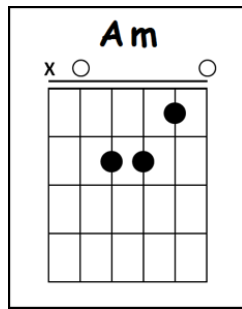

GUITAR CHORDS CHART