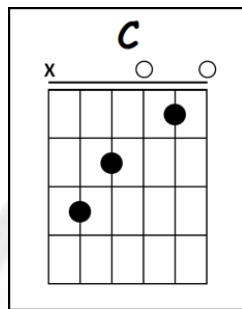

GUITAR CHORDS CHART