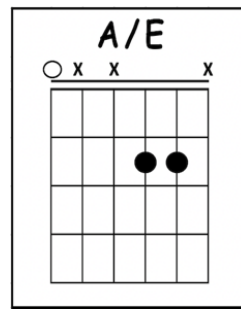

GUITAR CHORDS CHART