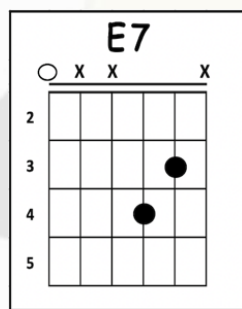

GUITAR CHORDS CHART