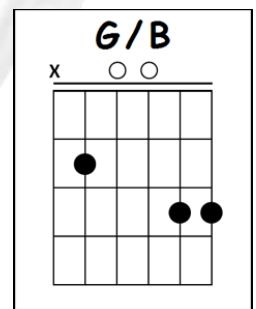

GUITAR CHORDS CHART