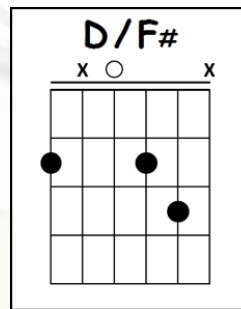

GUITAR CHORDS CHART