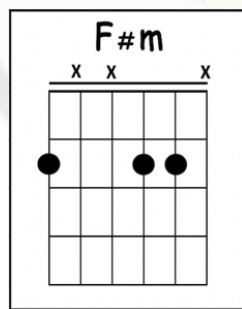

GUITAR CHORDS CHART