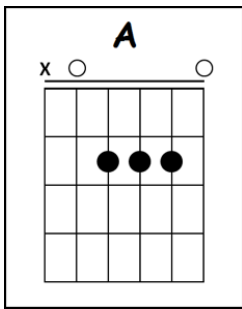

GUITAR CHORDS CHART