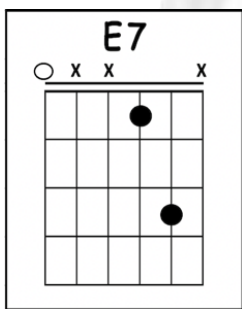

GUITAR CHORDS CHART