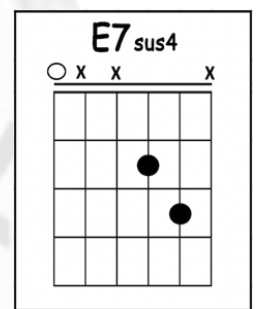

GUITAR CHORDS CHART