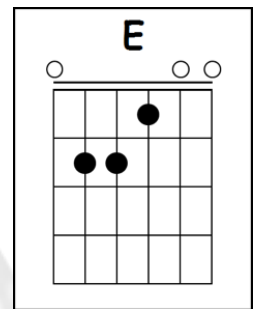

GUITAR CHORDS CHART