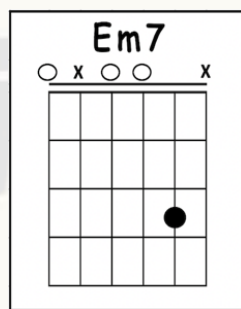

GUITAR CHORDS CHART