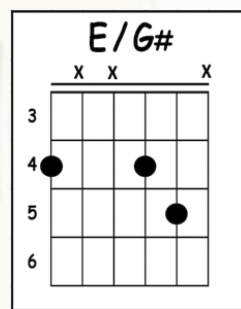

GUITAR CHORDS CHART