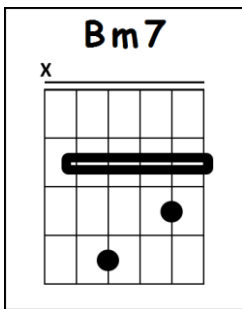

GUITAR CHORDS CHART