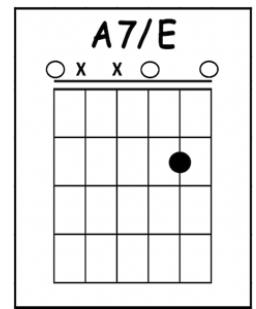

GUITAR CHORDS CHART