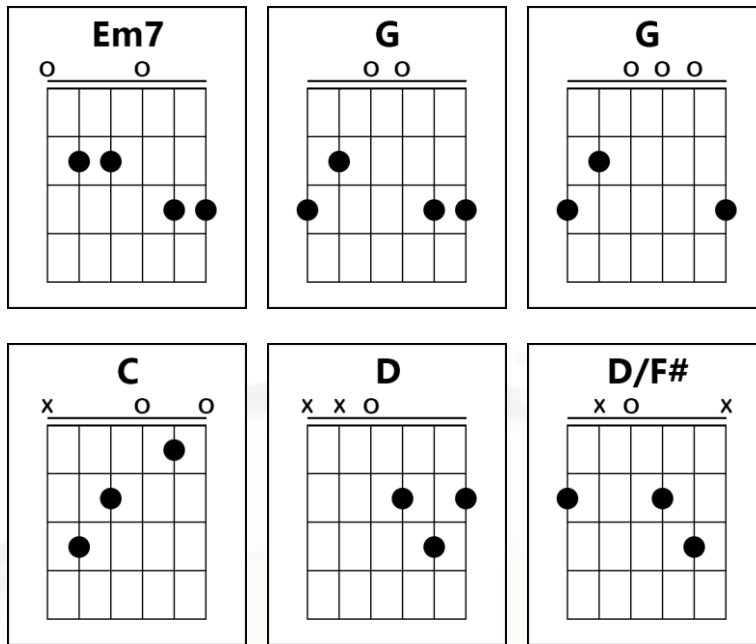

GUITAR CHORDS CHART