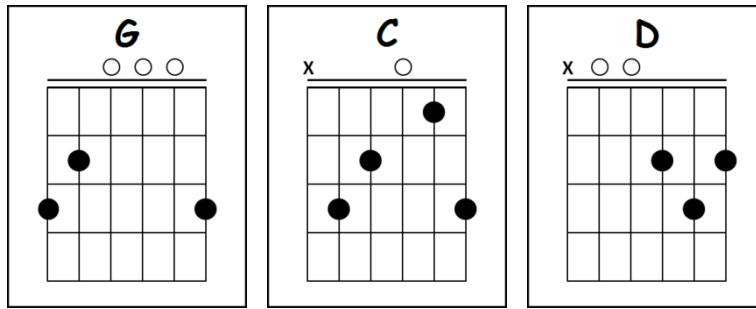

LOVE ME DO

THE BEATLES

Intro : G C G C G C G

G C
Love, love me do
G C
You know I love you
G C
I'll always be true, so please,
G
love me do
C G C
Woah, love me do

G C
Love, love me do
G C
You know I love you
G C
I'll always be true, so please
G
love me do
C G C
Woah, love me do

D C G
Someone to love, somebody new
D C G
Someone to love, someone like you

G C
Love, love me do
G C
You know I love you
G C
I'll always be true, so please
G
love me do
C G C
Woah, love me do

Solo : D C G
D C G
G D

G C
Love, love me do
G C
You know I love you
G C
I'll always be true, so please
G
love me do
C G C
Woah, love me do
G
Yeah, love me do
C G
Woah-oh, love me do
C G
Yeah, love me do

GUITAR CHORDS CHART

Click here to watch the full Cover: