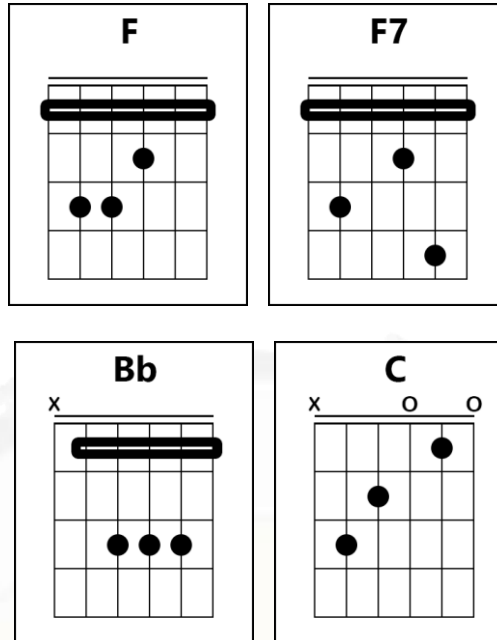

GUITAR CHORDS CHART

Click on the links below to watch the Guitar Tutorials: