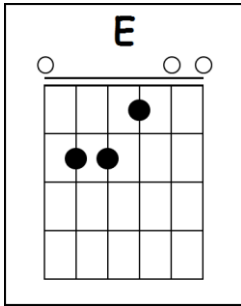

GUITAR CHORDS CHART