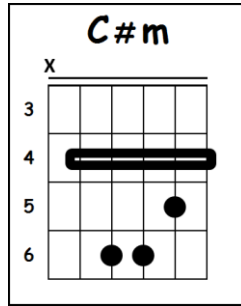

GUITAR CHORDS CHART