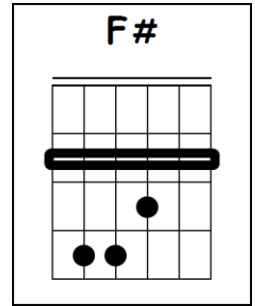

GUITAR CHORDS CHART