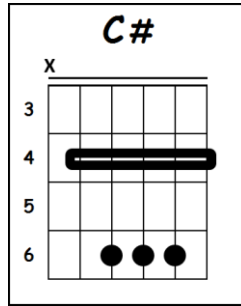

GUITAR CHORDS CHART