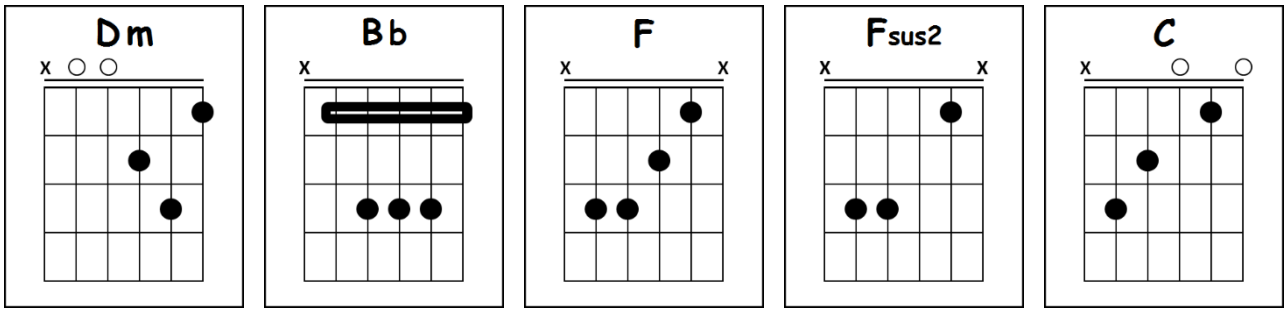

GUITAR CHORDS CHART