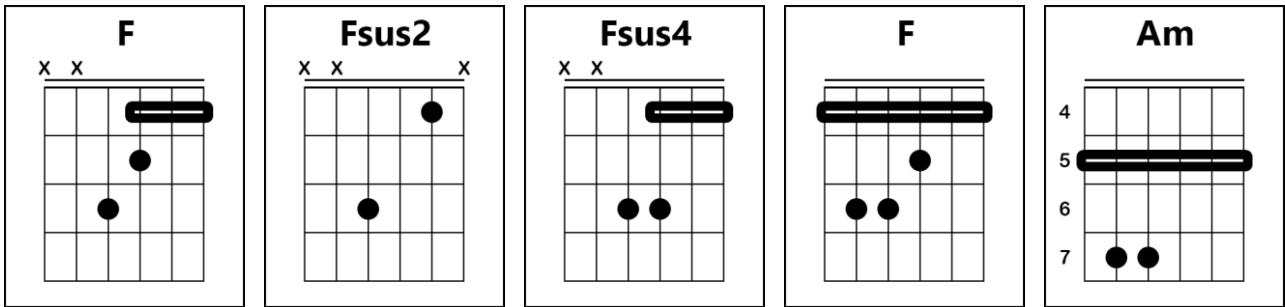

GUITAR CHORDS CHART