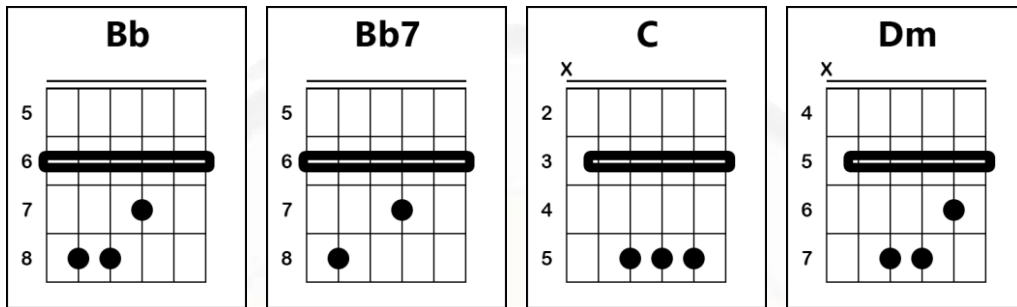

GUITAR CHORDS CHART