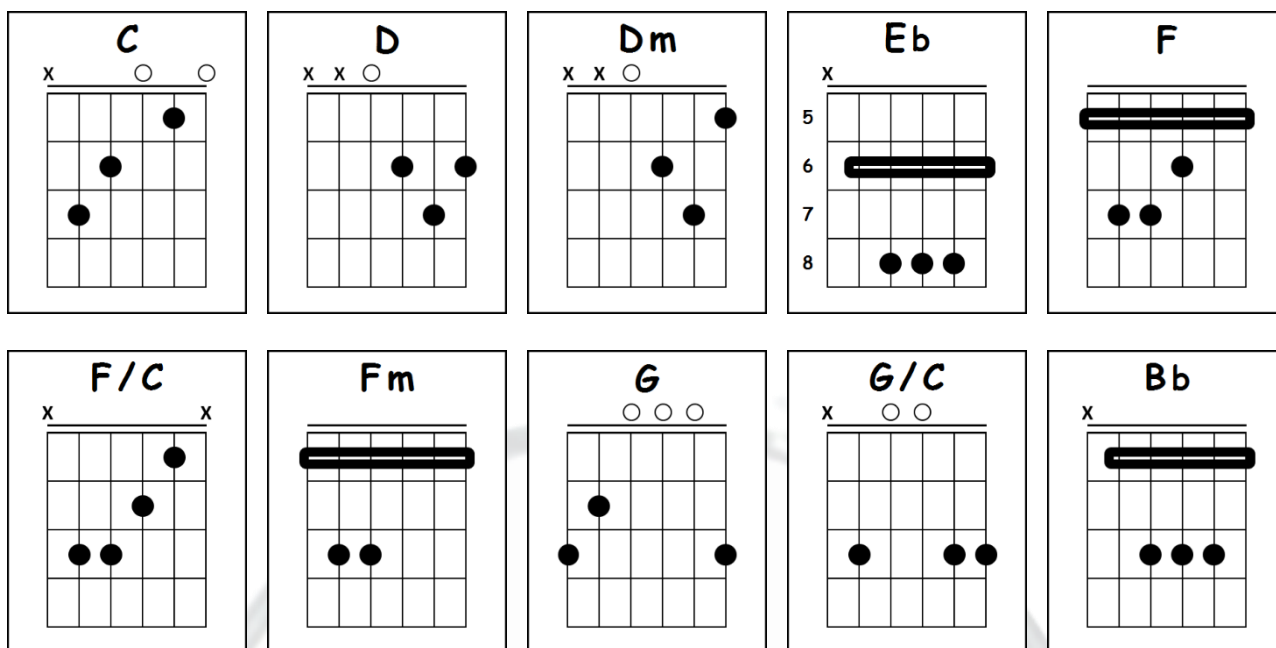

GUITAR CHORDS CHART