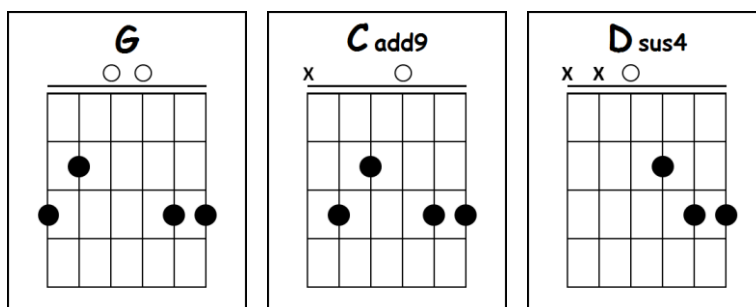

GUITAR CHORDS CHART