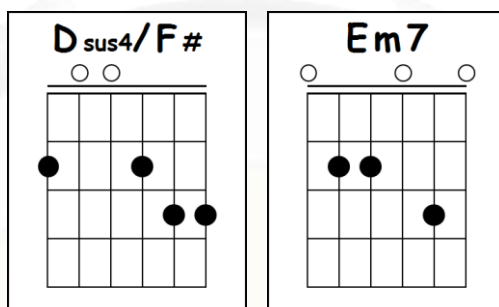

GUITAR CHORDS CHART