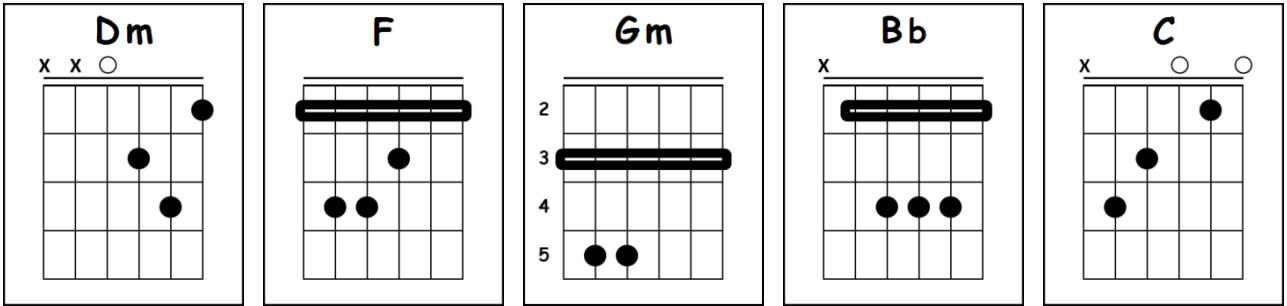

Dm

Bb

and you fall, and you crawl,

F

and you break and you take,

C

what you get, and you turn it into

Gm

honesty and promise me

Bb

I'm never gonna find you fake it

No, no, no

GUITAR CHORDS CHART

Acoustic Guitar Tuner
(Click Here)

A digital tuner interface for an acoustic guitar, showing a tuning peg and a screen with the word 'TUNER' and a 'GuiTabs' logo.