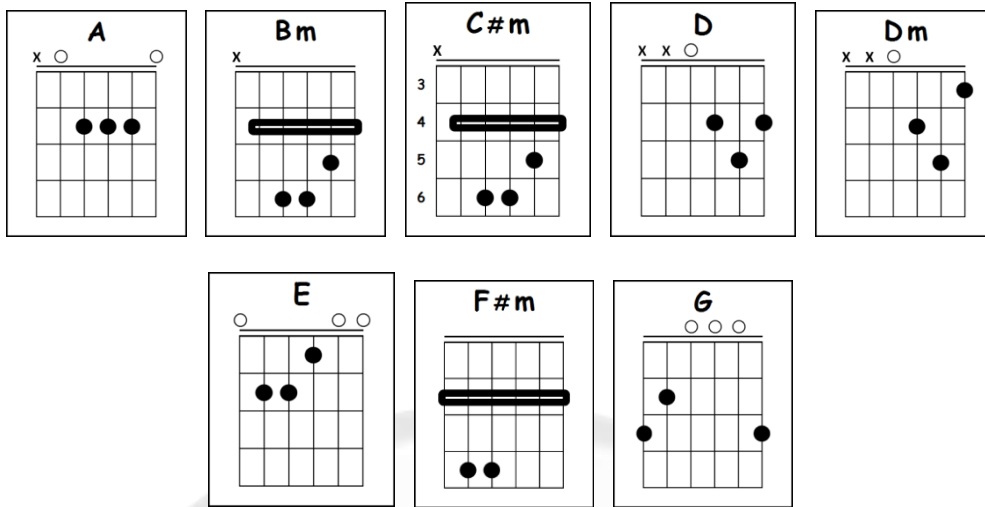

GUITAR CHORDS CHART