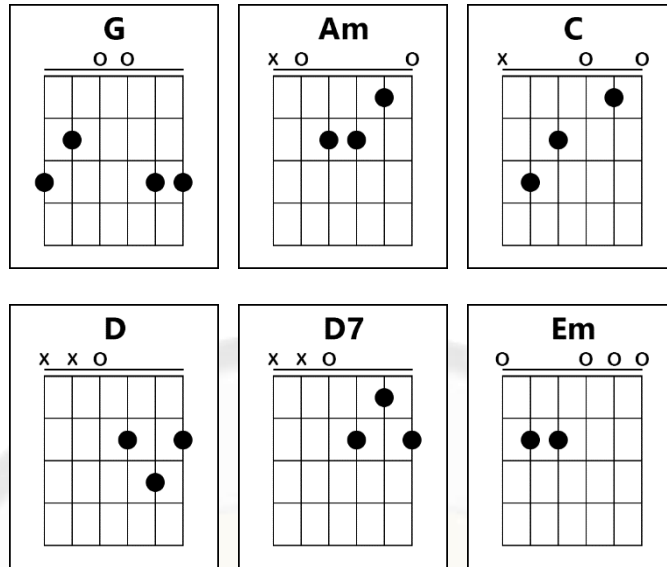

GUITAR CHORDS CHART