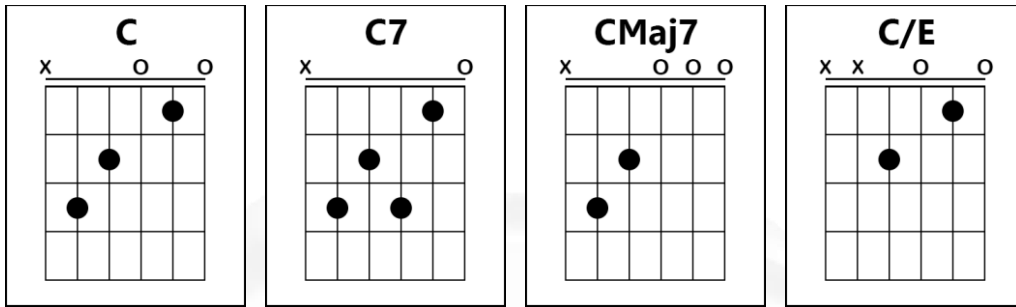

GUITAR CHORDS CHART