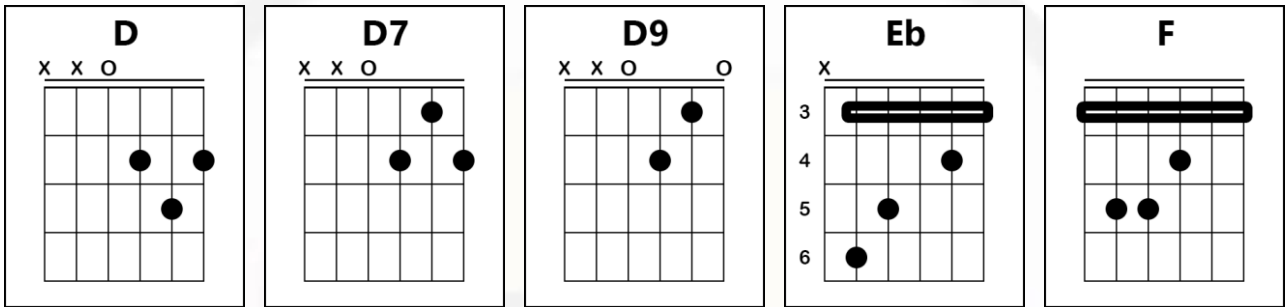

GUITAR CHORDS CHART