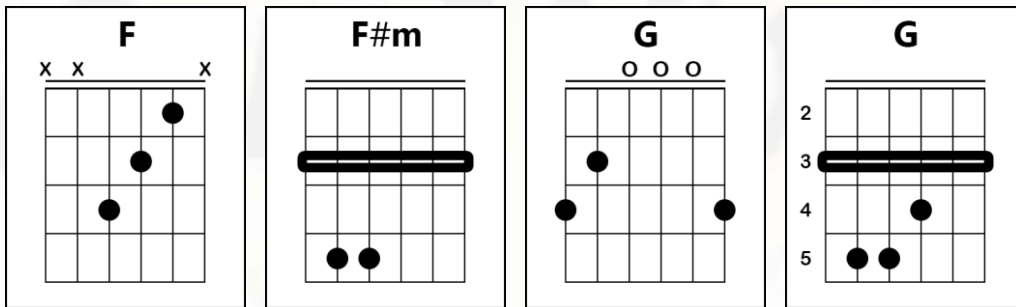

GUITAR CHORDS CHART