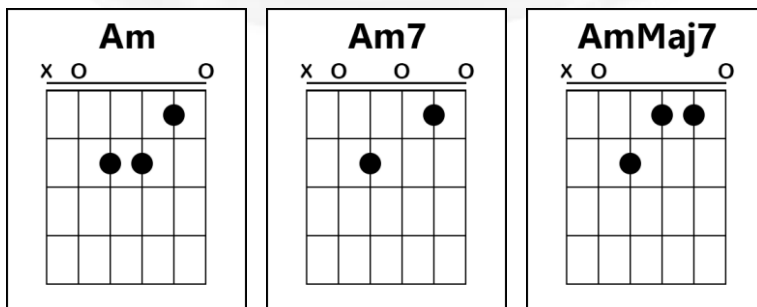

GUITAR CHORDS CHART