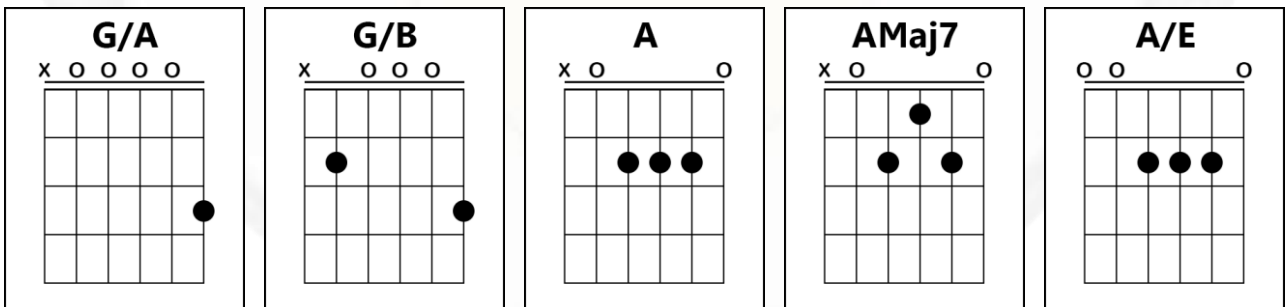

GUITAR CHORDS CHART